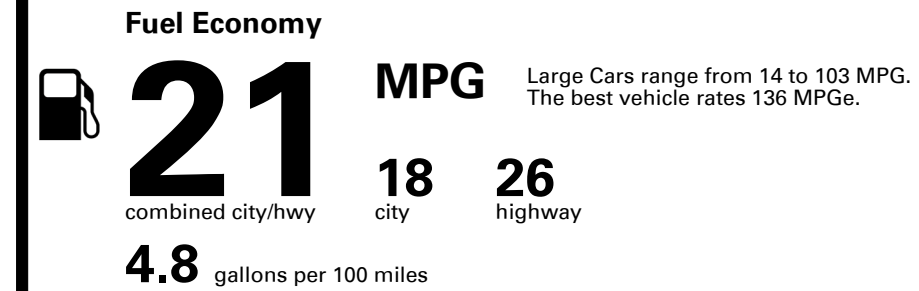

GENESIS WARRANTY

- 5-year/60,000-mile New Vehicle Warranty*
- 10-year/100,000-mile Powertrain Warranty*
- 7-year/Unlimited-mile Anti-perforation Warranty*
- Limited warranties, see dealer for details

Full Tank of Gas

Manufacturer's Suggested Retail Price: $42,050.00

ADDED FEATURES:

Accessories

- *Cargo Tray $100.00
- *First Aid Kit $45.00
- *Rear Bumper Appliqué $70.00
- *Wheel Locks $55.00

SOLD TO: NC710
GENESIS OF RALEIGH
2511 WAKE FOREST ROAD
RALEIGH NC 27609

SHIPPED TO: NC710

Inland Freight & Handling : $995.00

VIN: KMHGN4JE6KU290432	ENGINE: G6DNJA095920	EXTERIOR COLOR: CASABLANCA WHITE	INTERIOR/SEAT COLOR: BEIGE/BEIGE
MODEL: S0402R65	PORT OF ENTRY: BR	TRANSPORT: TRUCK	ACCESSORY WEIGHT: 15 lbs./ 7 kgs.

TOTAL PRICE: $43,315.00

EMISSIONS:
This vehicle is certified to meet emission requirements in all 50 states

EPA DOT Fuel Economy and Environment

Gasoline Vehicle

You spend $2,000
more in fuel costs over 5 years compared to the average new vehicle.

Annual fuel cost $1,800

Fuel Economy & Greenhouse Gas Rating (tailpipe only)

Smog Rating (tailpipe only)

This vehicle emits 423 grams CO₂ per mile. The best emits 0 grams per mile (tailpipe only). Producing and distributing fuel also create emissions; learn more at fueleconomy.gov.

Actual results will vary for many reasons, including driving conditions and how you drive and maintain your vehicle. The average new vehicle gets 27 MPG and costs $7,000 to fuel over 5 years. Cost estimates are based on 15,000 miles per year at $ 2.55 per gallon. MPGe is miles per gasoline gallon equivalent. Vehicle emissions are a significant cause of climate change and smog.

fueleconomy.gov

Calculate personalized estimates and compare vehicles

GOVERNMENT 5-STAR SAFETY RATINGS

Overall Vehicle Score	★★★★★
Based on the combined rating of frontal, side and rollover. Should ONLY be compared to other vehicles of similar size and weight.	
Frontal Crash	★★★★★
Driver	★★★★★
Passenger	★★★★★
Based on the risk of injury in a frontal impact. Should ONLY be compared to other vehicles of similar size and weight.	
Side Crash	★★★★★
Front seat	★★★★★
Rear seat	★★★★★
Based on the risk of injury in a side impact.	
Rollover	★★★★★
Based on the risk of rollover in a single-vehicle crash.	

Star ratings range from 1 to 5 stars (★★★★★) with 5 being the highest.
Source: National Highway Traffic Safety Administration (NHTSA).
www.safercar.gov or 1-888-327-4236

Manufacturer's suggested retail price includes manufacturer's recommended pre-delivery service. Gasoline license and title fees state and local taxes and dealer installed options and accessories are not included in the manufacturer's suggested retail price. This label has been affixed to this vehicle by Hyundai Motor America, pursuant to the requirements of 15 U.S.C. 1231 et seq. which prohibits its removal or alteration prior to delivery to the ultimate purchaser.

PARTS CONTENT INFORMATION

FOR VEHICLES IN THIS CARLINE:	U.S./CANADIAN PARTS CONTENT:	2 %
MAJOR SOURCES OF FOREIGN PARTS CONTENT:	KOREA: 89 %	
FOR THIS VEHICLE:	FINAL ASSEMBLY POINT:	ULSAN, KOREA
	COUNTRY OF ORIGIN:	
ENGINE: KOREA	TRANSMISSION: KOREA	

Note: Parts content does not include final assembly, distribution, or other non-parts costs.